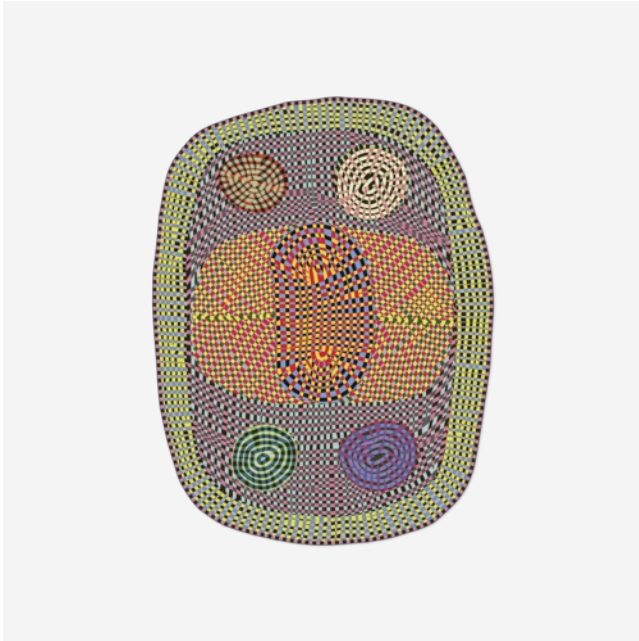

# Magic Markers Carpet

BERTJAN POT | FOR MOOOI CARPETS

Bertjan Pot's Magic Markers Carpet started as felt tip pen-drawings. The vivid colours reminding you of magic markers. Bertjan Pot's primitive hand-drawn weaves go very well with the advanced technique of digital printing on carpets. Make your home burst with life with this colourful statement carpet.

# *Magic Markers Carpet / Rectangular 225x295*

## *Product*

**WIDTH** 225cm | 88.6"

**HEIGHT** 295cm | 116.1"

**DEPTH** 0.1cm | 0"